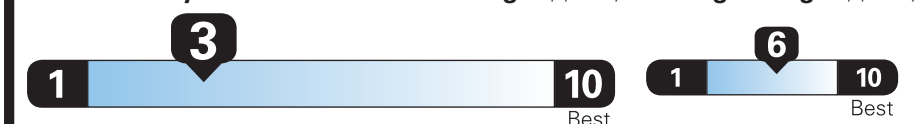

Fuel Economy & Greenhouse Gas Rating (tailpipe only) Smog Rating (tailpipe only)

This vehicle emits 510 grams CO2 per mile. The best emits 0 grams per mile (tailpipe only). Producing and distributing fuel also create emissions; learn more at fueleconomy.gov.

Actual results will vary for many reasons, including driving conditions and how you drive and maintain your vehicle. The average new vehicle gets 28 MPG and costs $9,500 to fuel over 5 years. Cost estimates are based on 15,000 miles per year at $3.50 per gallon. MPGe is miles per gasoline gallon equivalent. Vehicle emissions are a significant cause of climate change and smog.

fueleconomy.gov

Calculate personalized estimates and compare vehicles

Smartphone QR Code

GOVERNMENT 5-STAR SAFETY RATINGS

Overall Vehicle Score Not Rated

Based on the combined ratings of frontal, side and rollover. Should ONLY be compared to other vehicles of similar size and weight.

Frontal Crash Driver Passenger Not Rated Not Rated

Based on the risk of injury in a frontal impact. Should ONLY be compared to other vehicles of similar size and weight.

Side Crash Front seat Rear seat Not Rated Not Rated

Based on the risk of injury in a side impact.

Rollover Not Rated

Based on the risk of rollover in a single-vehicle crash.

Star ratings range from 1 to 5 stars (★★★★★), with 5 being the highest.

Source: National Highway Traffic Safety Administration (NHTSA).

www.safercar.gov or 1-888-327-4236

5LMJJ2TG5SEL20760

WARNING: Operating, servicing and maintaining a passenger vehicle, pickup truck, van, or off-road vehicle can expose you to chemicals including engine exhaust, carbon monoxide, phthalates, and lead, which are known to the State of California to cause cancer and birth defects or other reproductive harm. To minimize exposure, avoid breathing exhaust, do not idle the engine except as necessary, service your vehicle in a well-ventilated area and wear gloves or wash your hands frequently when servicing your vehicle. For more information go to www.P65Warnings.ca.gov/passenger-vehicle.

THE LINCOLN WAY™ APP

Your Dashboard of Services & Features

- Download the Lincoln Way app* and you can: Remotely start, lock and unlock your vehicle Locate your vehicle and check approximate fuel range Receive vehicle health alerts

The Lincoln Connect™ modem is active and sending vehicle data (e.g., diagnostics) to Lincoln. See in-vehicle Settings for connectivity options.

Lincoln Protect®

Insist on Lincoln Protect! The only extended service plan fully backed by Lincoln and honored at every Lincoln dealership in the U.S., Canada and Mexico. See your Lincoln dealer or visit www.LincolnOwner.com

LINCOLN AUTOMOTIVE FINANCIAL SERVICES

Get approved online at www.lincolnaf.com